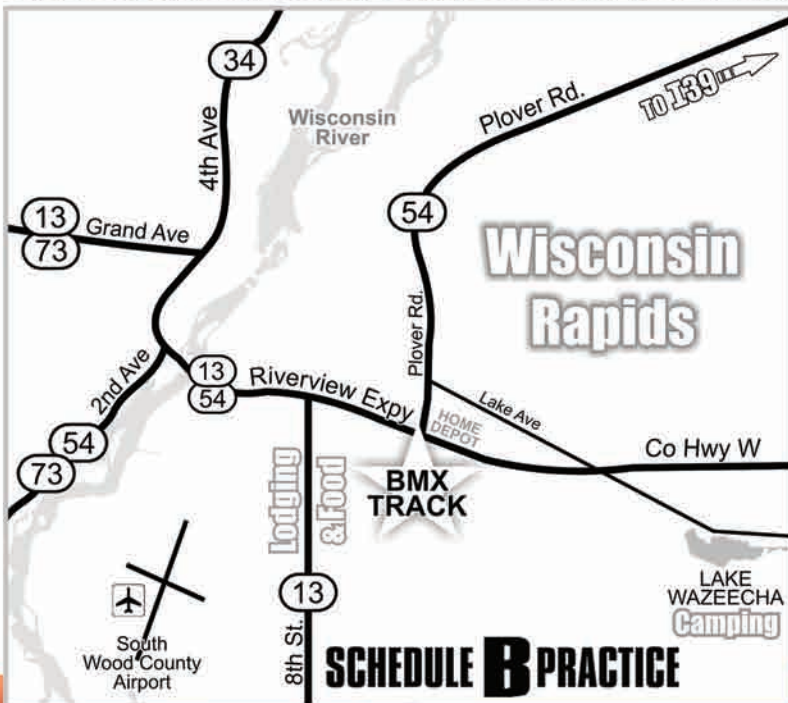

VENDORS: MIKE'S BIKES-MN / BRING'S CYCLING / MJT DESIGNS