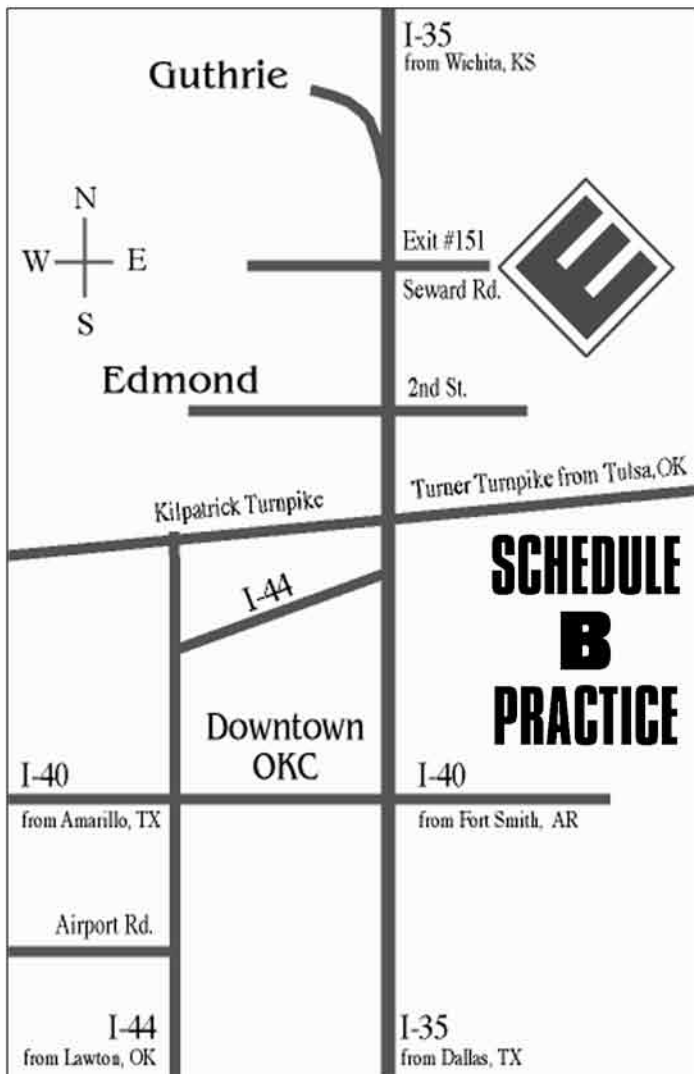

SOONER NATIONALS

JANUARY 22-24, 2010 GUTHRIE, OKLAHOMA LAZY "E" ARENA (INDOOR)

PRE-SIGN & SAVE! Pre-sign online, by phone, fax or mail. Pre-signs close the Wednesday before each national race.

Official ABA Host Hotel:

Holiday Inn Express Hotel & Suites - EDMOND

3840 EAST 2ND ST., EDMOND, OK 73034 UNITED STATES

Hotel Front Desk: 1-405-844-3700

Hotel Fax: 1-405-844-3710

Special ABA Rate: \$84.00 Make sure you has for the ABA BMX Nationals Rate!

Free Breakfast, Indoor Pool & Free Wi-Fi

Reservations must be made by 1-12-10

95 RV SPOTS-AVAILABLE-\$25

PER DAYCAMPING: INCLUDES WATER, DUMP STATION ON SITE-50, 30 OR 20 AMP SERVICE

CALL: 1-800-595-7433

Traveling north from Oklahoma City, take I-35 north to Waterloo Road, number 147. Go east for 2 miles, turn back north for 3 miles. From I-35 north, exit Seward Road, number 151, then go east 4.5 miles and look for the Lazy E signs.